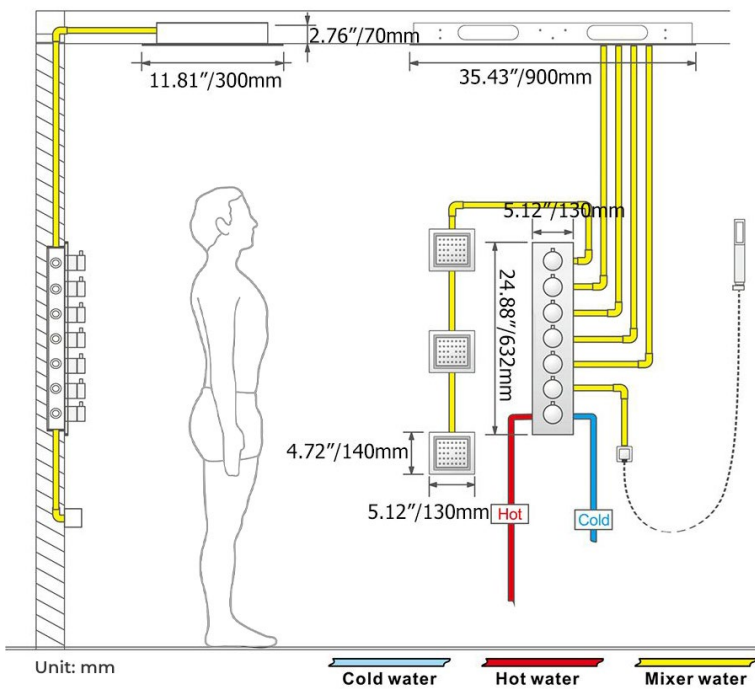

Shower Mixer Connections