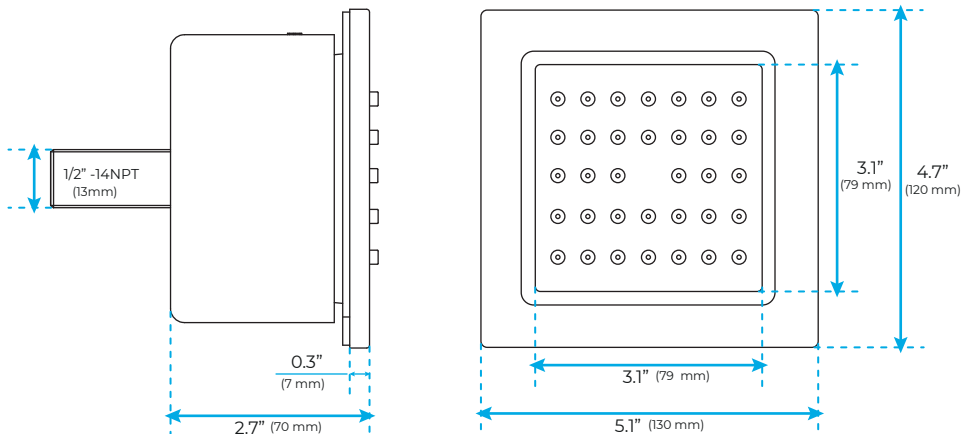

**LUXURIOUS TOUCH PANEL CONTROLLED MATTE BLACK THERMOSTATIC RECESSED CEILING MOUNT LED MUSICAL RAINFALL SHOWER SYSTEM WITH HAND SHOWER AND JETTED BODY SPRAYS SPECIFICATIONS**

Shower Panel /Hose Material: 304 Stainless Steel  
 Shower Head Size: 900\*300 mm  
 Showerheads Install: Embedded Ceiling Mounted  
 Concealed Mixer Install: Wall-Mounted  
 LED Shower Head Functions: Rainfall, Waterfall, Mist, Water Column  
 Water Pressure: 0.3 MPA  
 Water Flow: 16L/min~28L/min  
 Shower Accessories Material: Brass  
 LED Light: Need to Connect Power  
 LED Light Color: 64 Color  
 Shower Hose Length: 1.5M  
 AC: 100-265V 50/60Hz  
 Music: Need Bluetooth

### Hand Shower

Flow Rate: 2.0 GPM / 7.6 LPM

#### FEATURES

- Material: Brass
- Base Plate Height: 5-1/8"
- Base Plate Width: 5-1/8"
- Jet Surface Area: 3-1/8"
- Surface Depth: 1/4"
- Adjustment Angle: 5°
- Male NPT Connection: 1/2"
- Maximum Flow Rate: 2.5 GPM (9.5L/min) max @ 80 psi