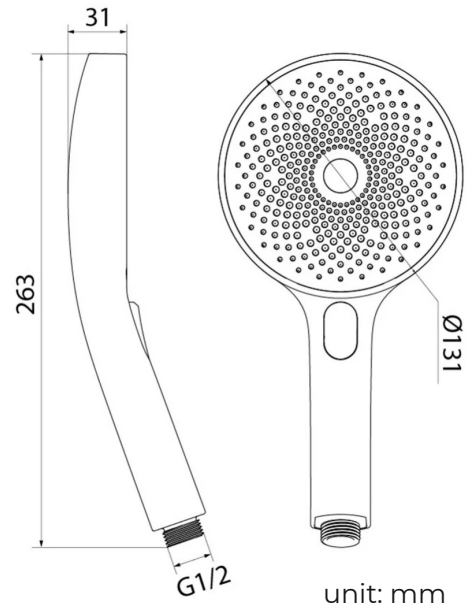

**LUXURIOUS TOUCH PANEL CONTROLLED MATTE BLACK THERMOSTATIC RECESSED CEILING MOUNT LED MUSICAL RAINFALL SHOWER SYSTEM WITH HAND SHOWER AND JETTED BODY SPRAYS SPECIFICATIONS**

Shower Panel /Hose Material: 304 Stainless Steel  
 Shower Head Size: 900\*300 mm  
 Showerheads Install: Embedded Ceiling Mounted  
 Concealed Mixer Install: Wall-Mounted  
 LED Shower Head Functions: Rainfall, Waterfall, Mist, Water Column  
 Water Pressure: 0.3 MPA  
 Water Flow: 16L/min~28L/min  
 Shower Accessories Material: Brass  
 LED Light: Need to Connect Power  
 LED Light Color: 64 Color  
 Shower Hose Length: 1.5M  
 AC: 100-265V 50/60Hz  
 Music: Need Bluetooth

**Touch Panel Control**

Product shown is only for installation display purpose

All dimensions and specifications are nominal and may vary. Use actual products for accuracy in critical situations.

### Hand Shower

Flow Rate: 2.0 GPM / 7.6 LPM

#### FEATURES

- Material: Brass
- Base Plate Height: 5-1/8"
- Base Plate Width: 5-1/8"
- Jet Surface Area: 3-1/8"
- Surface Depth: 1/4"
- Adjustment Angle: 5°
- Male NPT Connection: 1/2"
- Maximum Flow Rate: 2.5 GPM (9.5L/min) max @ 80 psi