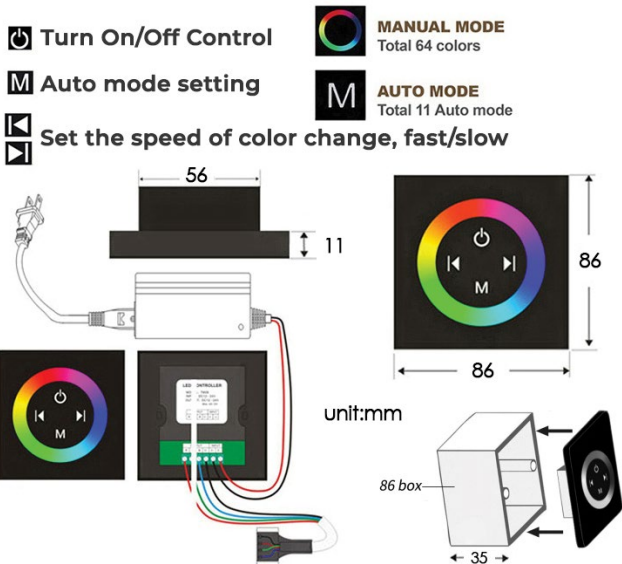

**LUXURIOUS TOUCH PANEL CONTROLLED MATTE BLACK THERMOSTATIC RECESSED CEILING MOUNT LED MUSICAL RAINFALL SHOWER SYSTEM WITH HAND SHOWER AND JETTED BODY SPRAYS SPECIFICATIONS**

Shower Panel /Hose Material: 304 Stainless Steel  
 Shower Head Size: 900\*300 mm  
 Showerheads Install: Embedded Ceiling Mounted  
 Concealed Mixer Install: Wall-Mounted  
 LED Shower Head Functions: Rainfall, Waterfall, Mist, Water Column  
 Water Pressure: 0.3 MPA  
 Water Flow: 16L/min~28L/min  
 Shower Accessories Material: Brass  
 LED Light: Need to Connect Power  
 LED Light Color: 64 Color  
 Shower Hose Length: 1.5M  
 AC: 100-265V 50/60Hz  
 Music: Need Bluetooth

**Touch Panel Control**

Product shown is only for installation display purpose

All dimensions and specifications are nominal and may vary. Use actual products for accuracy in critical situations.

### Hand Shower

Flow Rate: 2.0 GPM / 7.6 LPM

#### FEATURES

- Material: Brass
- Base Plate Height: 5-1/8"
- Base Plate Width: 5-1/8"
- Jet Surface Area: 3-1/8"
- Surface Depth: 1/4"
- Adjustment Angle: 5°
- Male NPT Connection: 1/2"
- Maximum Flow Rate: 2.5 GPM (9.5L/min) max @ 80 psi