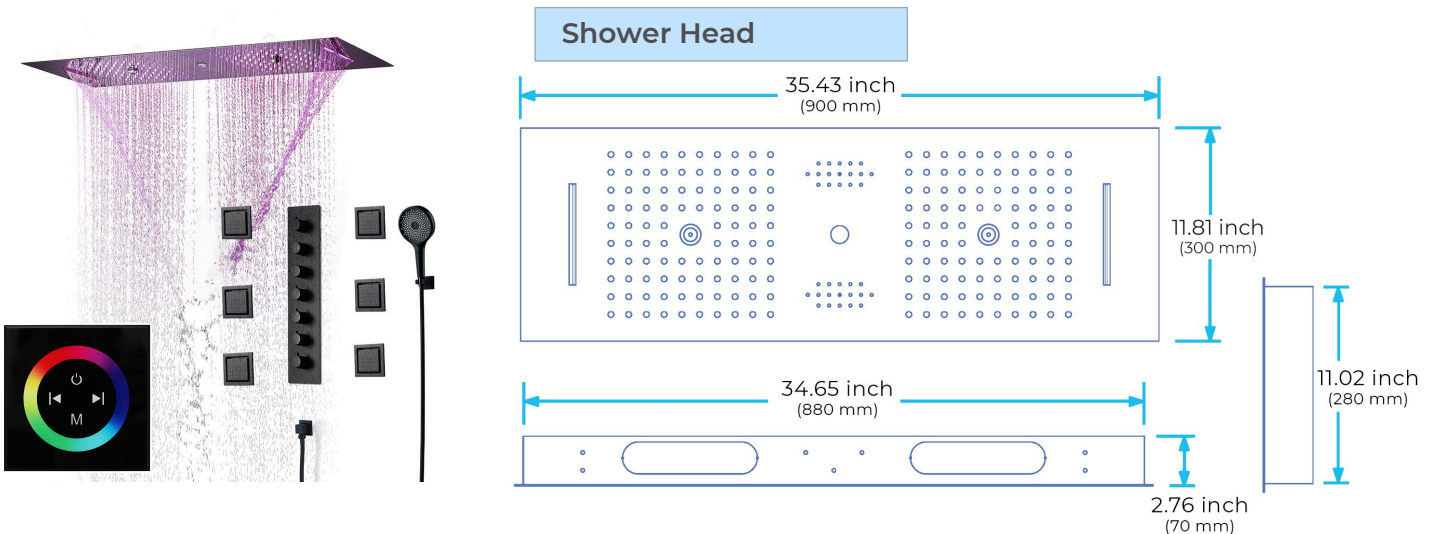

**LUXURIOUS TOUCH PANEL CONTROLLED MATTE BLACK THERMOSTATIC RECESSED CEILING MOUNT LED MUSICAL RAINFALL SHOWER SYSTEM WITH HAND SHOWER AND JETTED BODY SPRAYS SPECIFICATIONS**

Shower Panel /Hose Material: 304 Stainless Steel  
 Shower Head Size: 900\*300 mm  
 Showerheads Install: Embedded Ceiling Mounted  
 Concealed Mixer Install: Wall-Mounted  
 LED Shower Head Functions: Rainfall, Waterfall, Mist, Water Column  
 Water Pressure: 0.3 MPA  
 Water Flow: 16L/min~28L/min  
 Shower Accessories Material: Brass  
 LED Light: Need to Connect Power  
 LED Light Color: 64 Color  
 Shower Hose Length: 1.5M  
 AC: 100-265V 50/60Hz  
 Music: Need Bluetooth

**Touch Panel Control**

Product shown is only for installation display purpose

All dimensions and specifications are nominal and may vary. Use actual products for accuracy in critical situations.

### Hand Shower

Flow Rate: 2.0 GPM / 7.6 LPM

#### FEATURES

- Material: Brass
- Base Plate Height: 5-1/8"
- Base Plate Width: 5-1/8"
- Jet Surface Area: 3-1/8"
- Surface Depth: 1/4"
- Adjustment Angle: 5°
- Male NPT Connection: 1/2"
- Maximum Flow Rate: 2.5 GPM (9.5L/min) max @ 80 psi