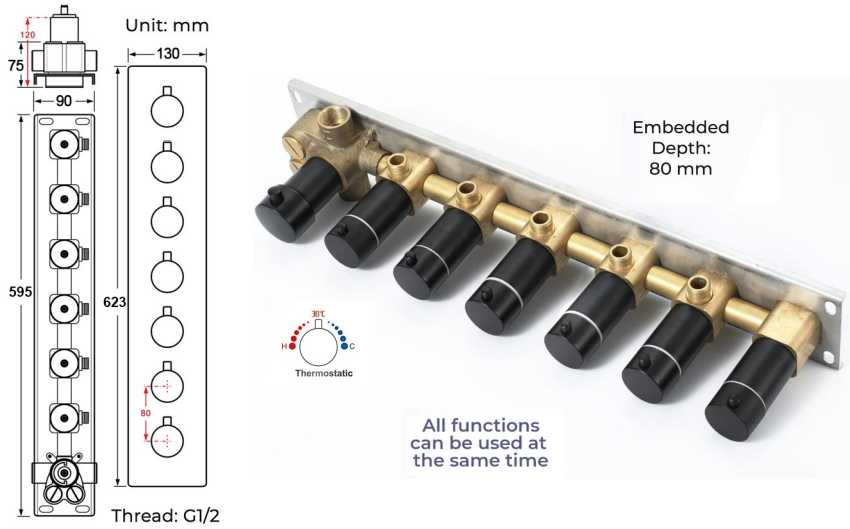

**LUXURIOUS TOUCH PANEL CONTROLLED MATTE BLACK THERMOSTATIC RECESSED CEILING MOUNT LED MUSICAL RAINFALL SHOWER SYSTEM WITH HAND SHOWER AND JETTED BODY SPRAYS SPECIFICATIONS**

Shower Panel /Hose Material: 304 Stainless Steel  
 Shower Head Size: 900\*300 mm  
 Showerheads Install: Embedded Ceiling Mounted  
 Concealed Mixer Install: Wall-Mounted  
 LED Shower Head Functions: Rainfall, Waterfall, Mist, Water Column  
 Water Pressure: 0.3 MPA  
 Water Flow: 16L/min~28L/min  
 Shower Accessories Material: Brass  
 LED Light: Need to Connect Power  
 LED Light Color: 64 Color  
 Shower Hose Length: 1.5M  
 AC: 100-265V 50/60Hz  
 Music: Need Bluetooth

**Touch Panel Control**

Product shown is only for installation display purpose

All dimensions and specifications are nominal and may vary. Use actual products for accuracy in critical situations.

### Shower Mixer

Product shown is only for installation display purpose

#### FEATURES

- Material: Brass
- Base Plate Height: 5-1/8"
- Base Plate Width: 5-1/8"
- Jet Surface Area: 3-1/8"
- Surface Depth: 1/4"
- Adjustment Angle: 5°
- Male NPT Connection: 1/2"
- Maximum Flow Rate: 2.5 GPM (9.5L/min) max @ 80 psi